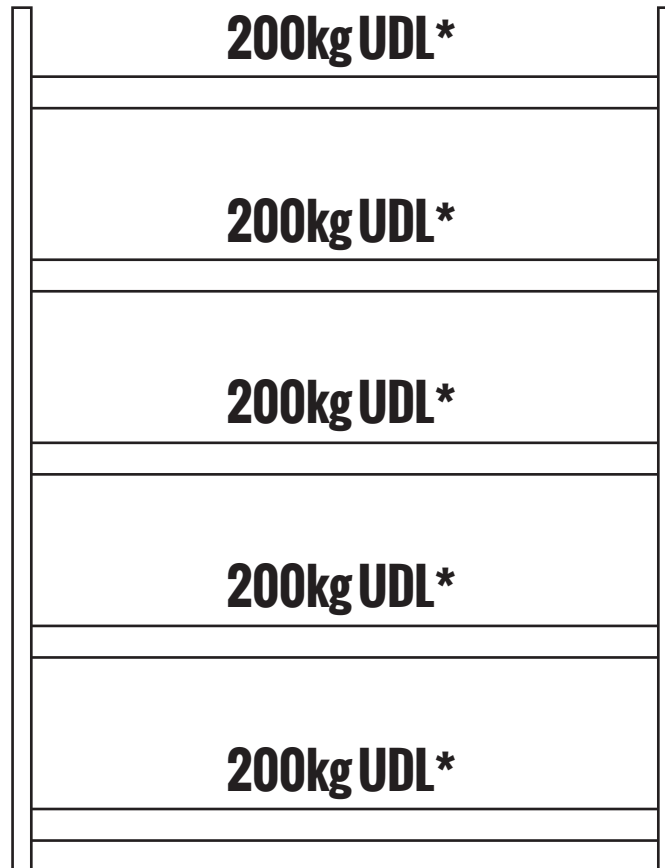

WEIGHT LOADING GUIDELINES

RAX VALUE - BOLTLESS RACKING

900mm WIDE SHELVES

Maximum Bay Load - 1000kg

FOR YOUR SAFETY

- DO NOT** climb or stand on the shelving
- Always distribute the load evenly across the shelves
- * Never exceed the recommended UDL (Uniformly Distributed Load)
- Load heavy items on the lower shelves and lighter items on the higher shelves
- Products over 2000mm high should be fixed to the wall where possible
- Always use safety steps to reach high shelves
- Hand Load only, do not use fork lift trucks
- If in doubt, contact us on 0121 508 5877